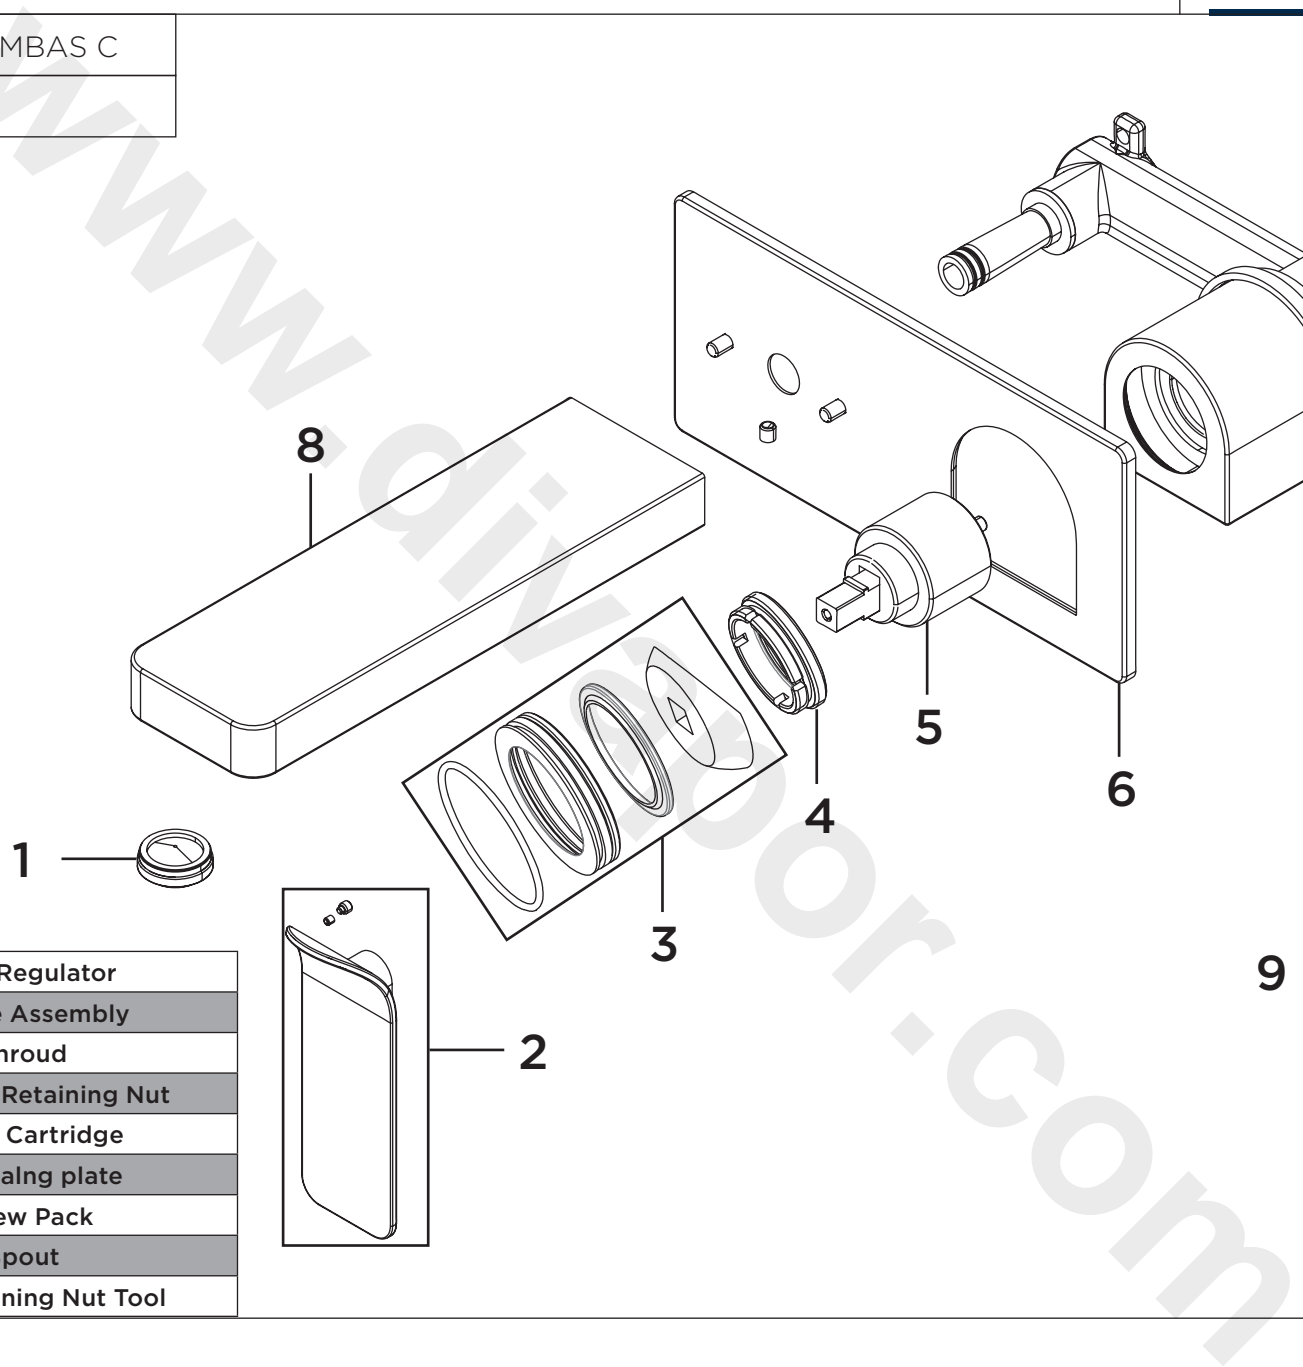

Product Code: ALP WMBAS C
Revision: D2

1	Flow Regulator
2	Handle Assembly
3	Shroud
4	Cartridge Retaining Nut
5	35mm Cartridge
6	Concealing plate
7	Screw Pack
8	Spout
9	ALP Retaining Nut Tool